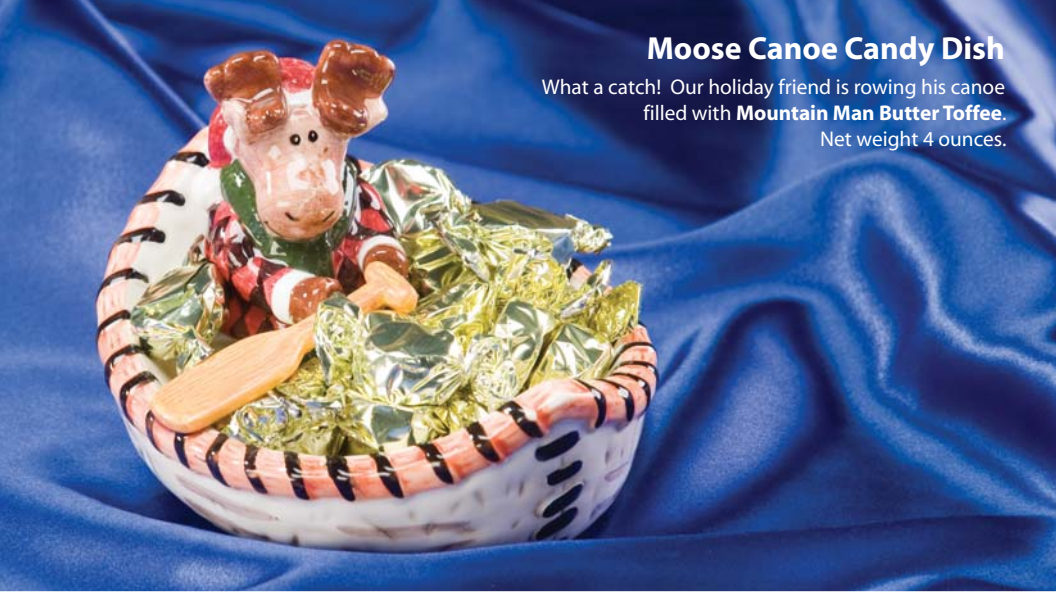

Three Part Gift Cube

Jumbo Cashews, Frosted Christmas Cookies, Mountain Man Butter Toffee and Strawberry Fruit Candies. Finished with a clear lid and gold cord.

Net weight 35 ounces.

Two Part Gift Cube

Natural Pistachios and Mountain Man Chocolate & Mint Truffles. Finished with a clear lid and gold cord. Net weight 20 ounces.

Moose Canoe Candy Dish

What a catch! Our holiday friend is rowing his canoe filled with Mountain Man Butter Toffee. Net weight 4 ounces.

Sugarplum Box

Eight half-pound bags are a great way to experience our wide variety of products. Mountain Jubilee®, Chocolate Peanuts, Natural Pistachios, Chocolate Cherry Crunch®, Toffee Toasted Almonds, Fazer® Mints, Fancy Mixed Nuts & Malted Milk Balls. Net weight 4 pounds.

Sampler Basket

A delicious combination of nuts and candy. This attractive box includes Jumbo Cashews, Mountain Man Gorp™ Trail Mix (featuring peanuts, raisins, cashews & chocolate candies), Cherry Sours and Raspberry Holiday Fruit Candies. The box is then wrapped in cello and finished with an attractive bow. Net weight 4 pounds.